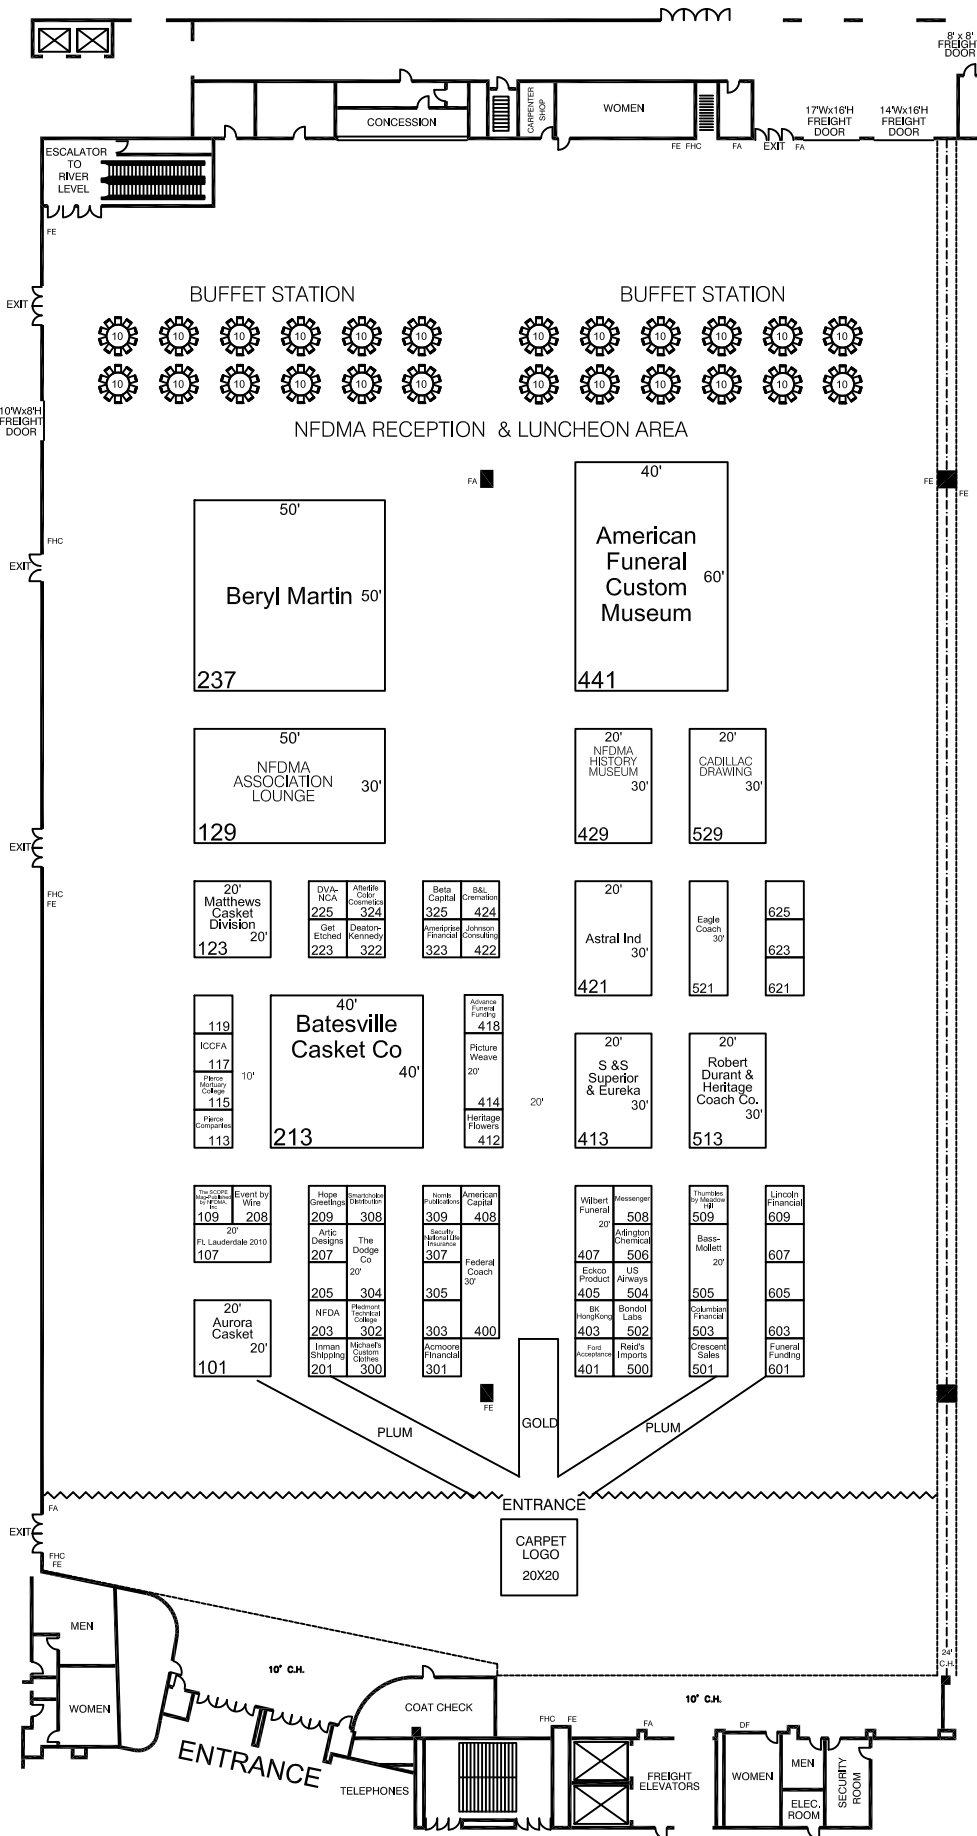

NATIONAL FUNERAL DIRECTORS MORTICIANS ASSOCIATION, INC

AUGUST 4-5, 2009

COBO CENTER - WAYNE HALL

DETROIT, MICHIGAN

- Partition wall
- - - - - Low ceiling soffit
- FHC - Fire hose connection
- FE - Fire extinguisher
- FA - Fire alarm
- D.F. - Drinking fountain
- TEL - Telephone
- - 36" X 49" SQUARE COLUMNS

Inventory as of 07/08/2009

Dimension	Size	Qty	SqFt
10'x10'	100	55	5,500
10'x20'	200	5	1,000
10'x30'	300	1	300
20'x20'	400	2	800
20'x30'	600	3	1,800
30'x50'	1,500	1	1,500
40'x40'	1,600	1	1,600
40'x60'	2,400	1	2,400
50'x50'	2,500	1	2,500
Totals:		70	17,400