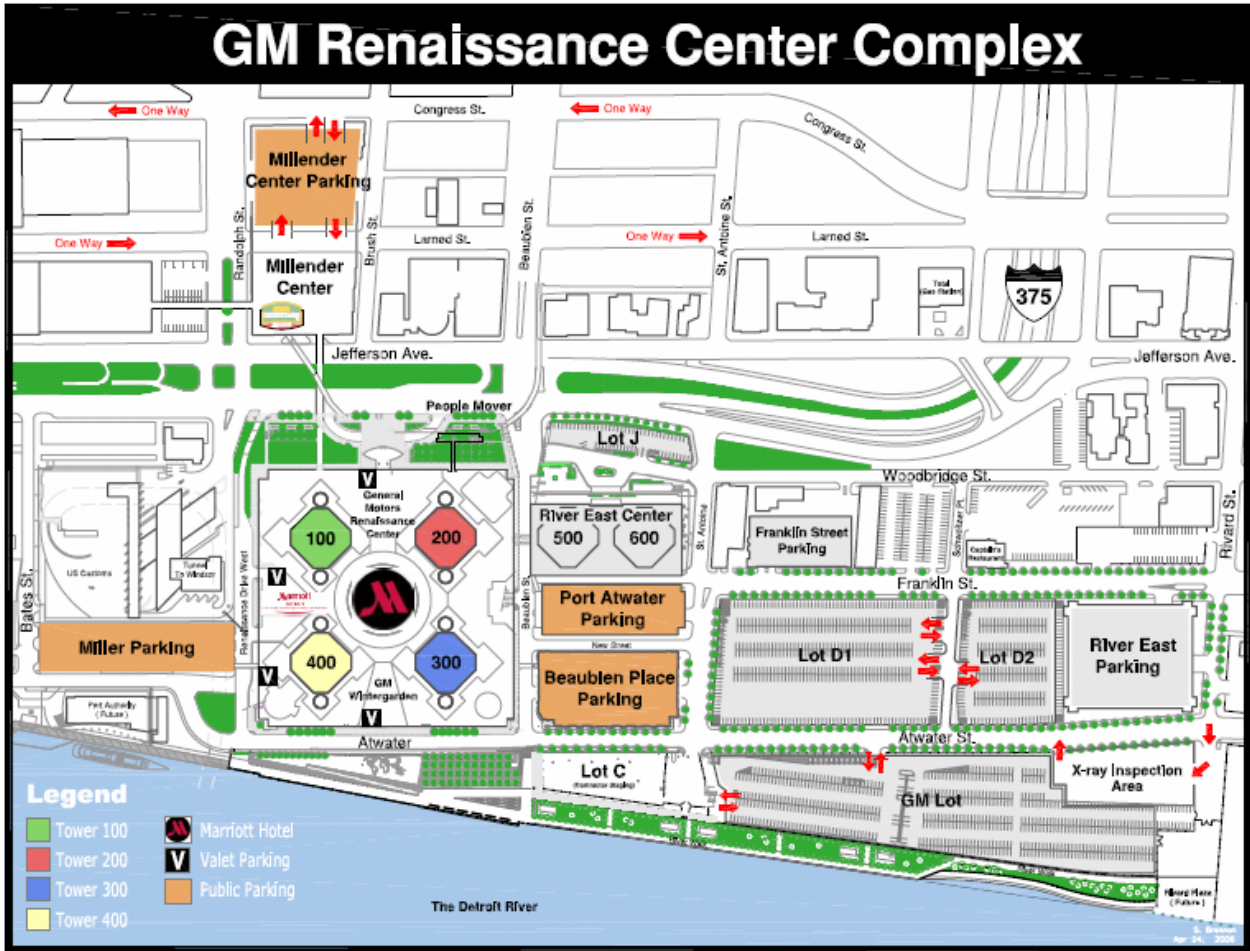

Detroit Marriott at the Renaissance Center,
Detroit, Michigan 48243 Phone: 313-568-8000 Sales: 313-568-8300 Event Management: 313-568-8500