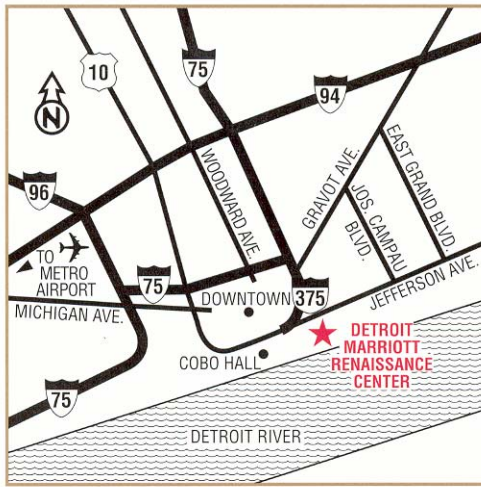

Detroit Marriott at the Renaissance Center,
Detroit, Michigan 48243 Phone: 313-568-8000 Sales: 313-568-8300 Event Management: 313-568-8500